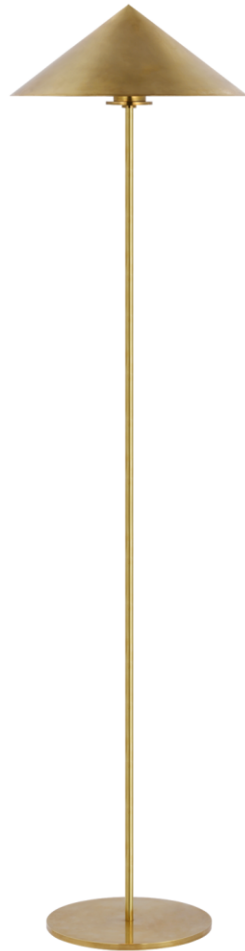

# TEAR SHEET

## Orsay Medium Floor Lamp

Item # PCD 1200HAB

Designer: Paloma Contreras

Height: 55"

Width: 14"

Base: 9.75" Round

Finishes: BZ, HAB, PN

Socket: GU10 On/Off Toggle

Wattage: 5 LED T7

Weight: 16 Pounds

Note: Bulb Included