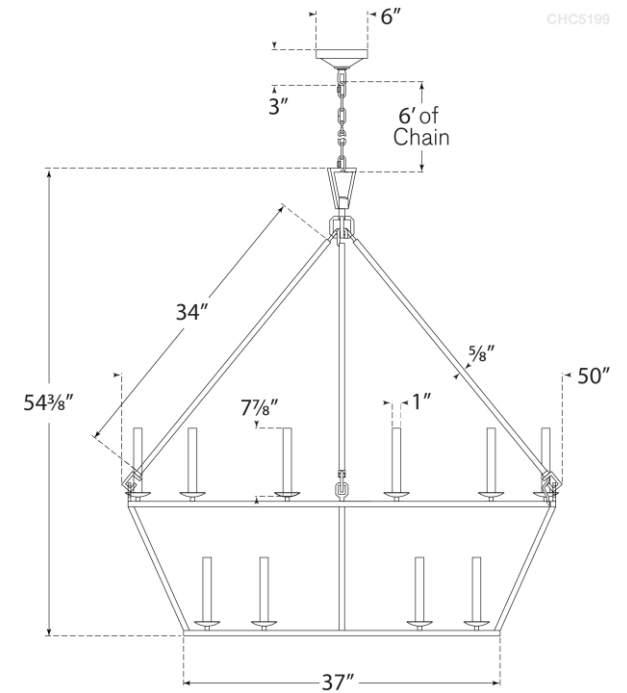

TEAR SHEET

Darlana Extra Large Two-Tier Chandelier

Item # CHC 5199GI

Designer: Chapman & Myers

Height: 53.25"

Width: 50"

Canopy: 6" Round

Finishes: AI, GI, PN

Socket: 20 - E12 Candelabra

Wattage: 20 - 25 C11

Weight: 26 Pounds

©EFC DESIGNS

CHC5199