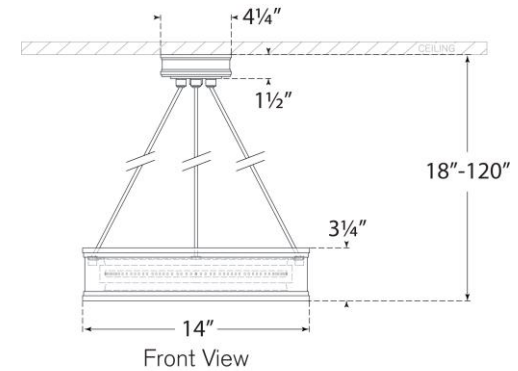

TEAR SHEET

Connery 14" Ring Pendant

Item # CHC 1611AB

Designer: Chapman & Myers

O/A Height: 15" - 120"

Fixture Height: 3.25"

Width: 14"

Canopy: 4.25" Round

Finishes: AB, BZ, PN, WHT

Lightsource: Dedicated LED

Wattage: 23w (1750lm)

Weight: 10 Pounds

Note: Height Not Adjustable After Installation

Bottom View