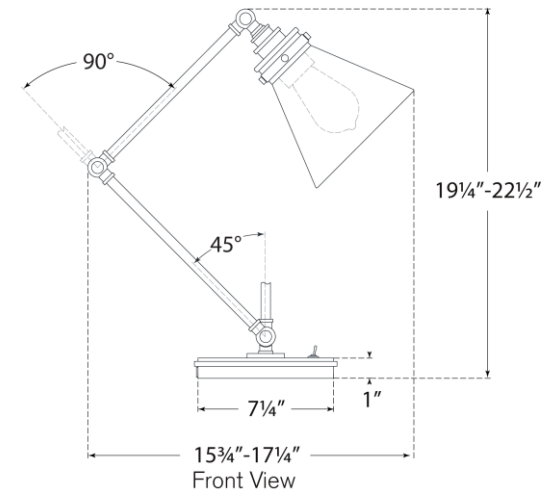

TEAR SHEET

Parkington Medium Articulating Desk Lamp

Item # CHA 8010PN

Designer: Chapman & Myers

Height: 19.25" - 22.5"

Width: 7.5"

Extension: 15.75" - 17.25"

Base: 7.25" Round

Finishes: AB, BZ, PN

Socket: E26 Keyless w/ Toggle on Base

Wattage: 15 LED A19

Weight: 13 Pounds

Top View

Front View